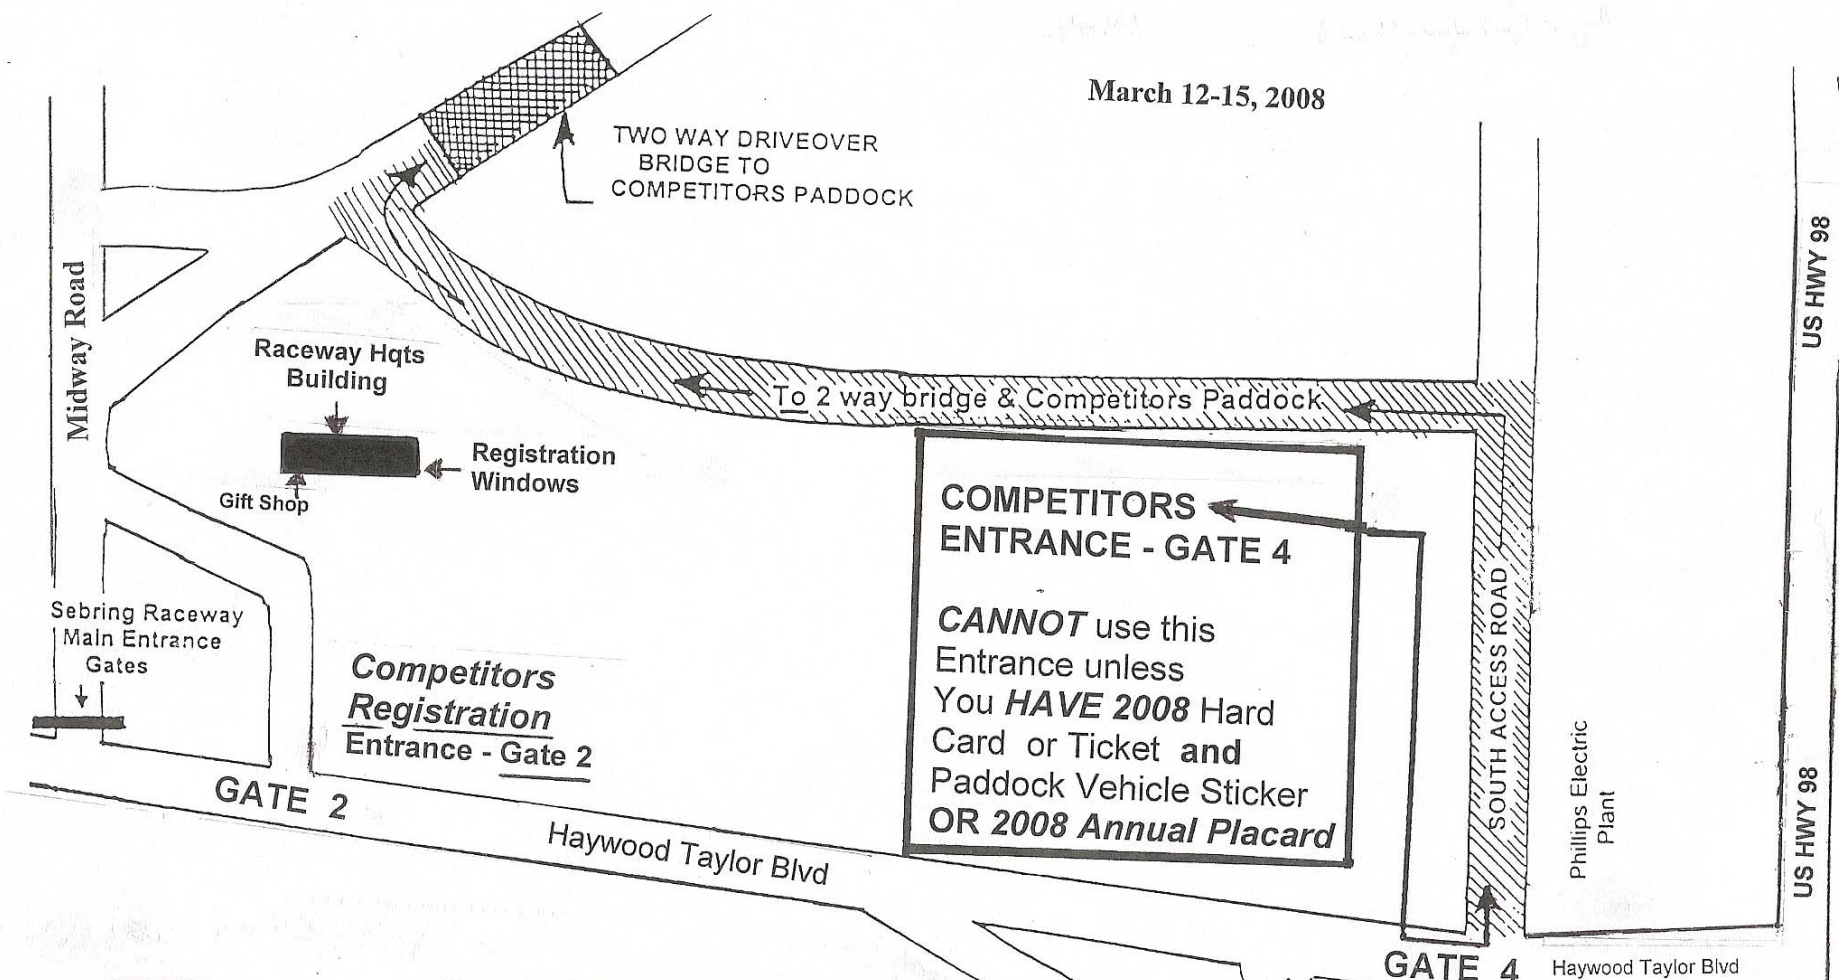

March 12-15, 2008

**Competitors
Registration
Entrance - Gate 2**

**COMPETITORS
ENTRANCE - GATE 4**

**CANNOT use this
Entrance unless
You *HAVE 2008* Hard
Card or Ticket and
Paddock Vehicle Sticker
OR *2008 Annual Placard***

**Hours Competitors
Entrance OPEN:**

Wed 6am-10am
 Thurs 5am-10am
 Fri 5am-10am
 Sat 5am-10am - Only to
traffic coming FROM Hwy 98

113 Midway Drive
Sebring, Florida 33870

www.sebringraceway.com

Fax (863) 655-1777
Phone (863) 655-1442

US HWY 98

Spring Lake
Hardware

US HWY 98

Haywood Taylor Blvd

TO US HWY 27